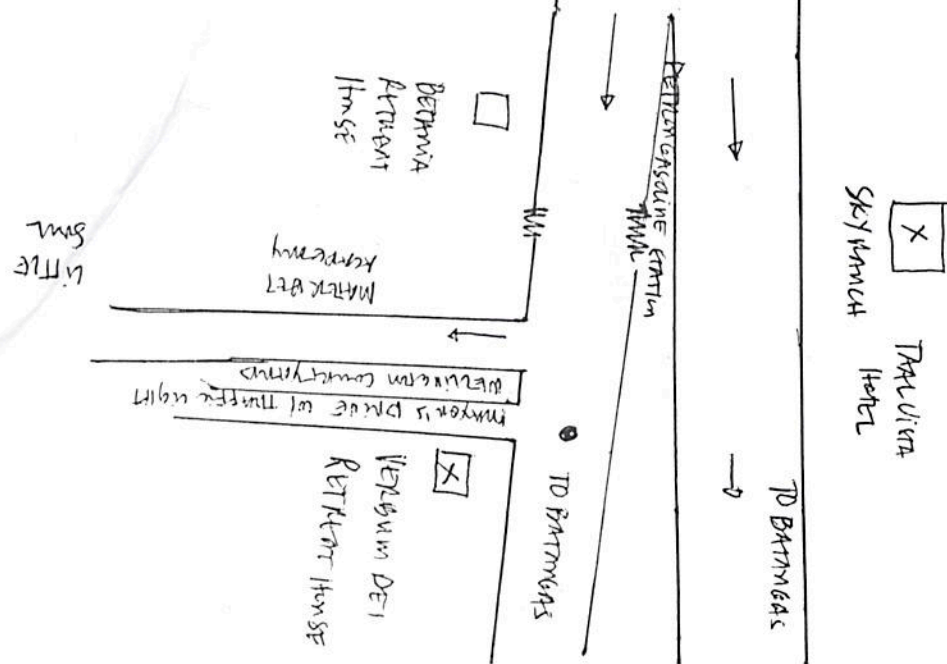

Carmelite Missionaries Center of Spirituality  
(CMCS)

Map date E2013 609W 200m

OLIWARREZ  
PLAZA

TO THE COLUMBIAN CENTER OF  
SPIRITUALITY

From Manila

JEOPARDY TERMINAL

Manoy's  
STRAVE

Rafanona

SKYMANCH HOTEL

DELICIOUS GASTRO RESTAURANT

TO BATHMEAS

TO BATHMEAS

WELBUN DEI  
RITIKOR HOUSE

LITTLE  
SM