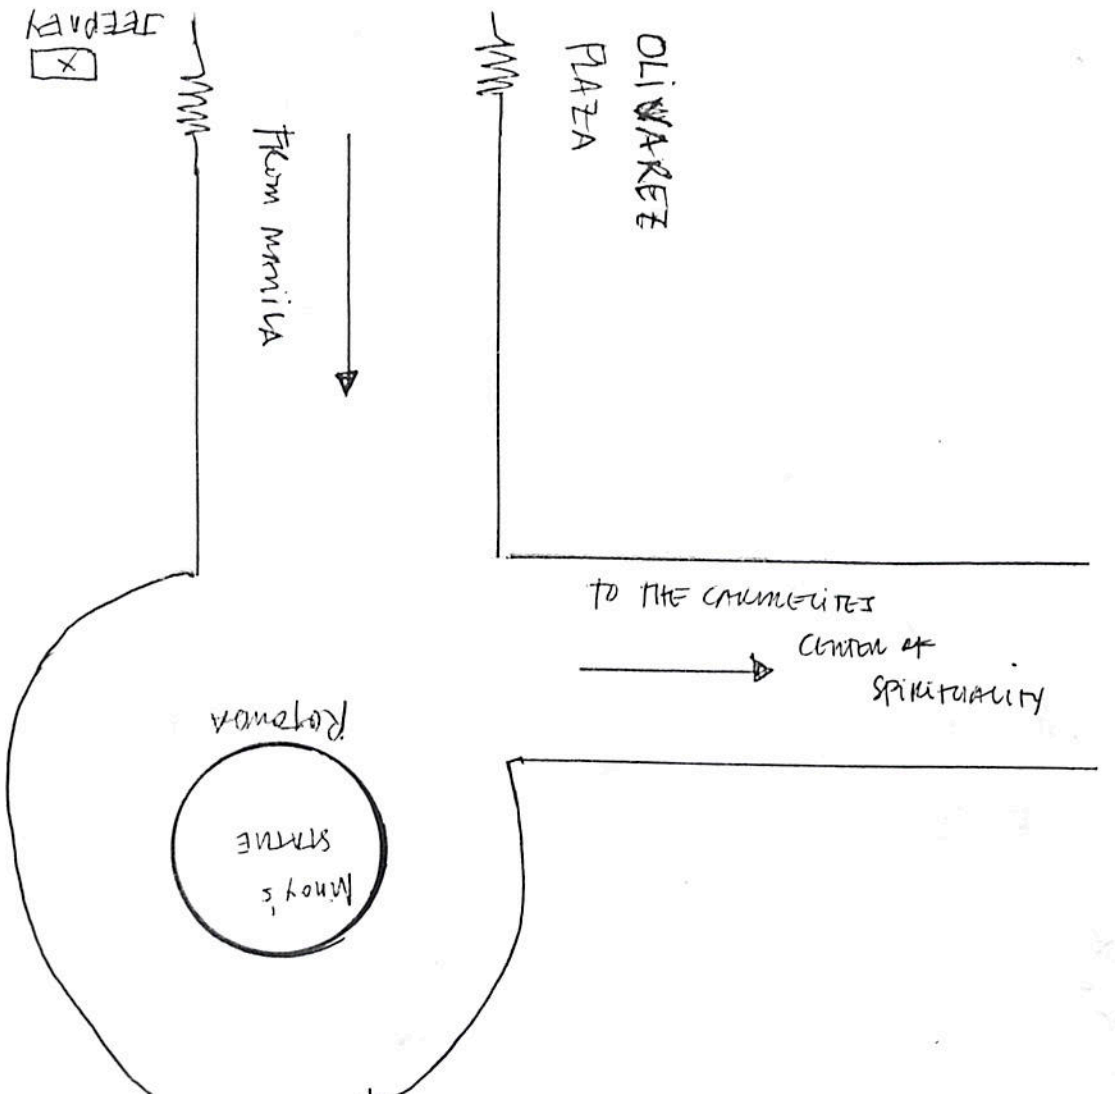

Carmelite Missionaries Center of Spirituality  
(CMCS)

Map date E2013 609W 200m

OLIWARREZ  
PLAZA

TO THE COLUMBIAN CENTER OF  
SPIRITUALITY

From Manila

JEOPARDY TERMINAL

Manoy's  
STRAVE

Rafanona

SKYMANCH HOTEL

DELICIOUS GASTRO RESTAURANT

TO BATHMEAS

TO BATHMEAS

WELBUN DEI  
RITIKOR HOUSE

LITTLE  
SM